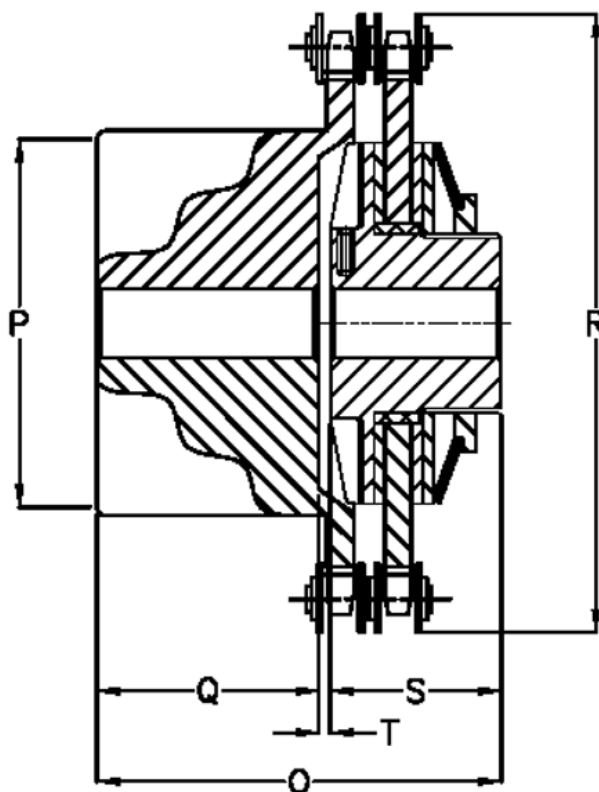

Article number: 4600708

Description: Securex torque limiter C 70/45  
0

## Measures

Max angular displacement = 30  
Max parallel displacement = 0.25  
Max torque Nm = 70  
Number of springs = 3  
O = 59.5  
P = 55  
Q = 25.0  
R = 75.2

S = 33  
T = 1.5